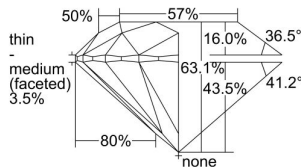

GIA®

FACSIMILE

GIA REPORT 5336928521

Verify this report at GIA.edu

GIA NATURAL DIAMOND DOSSIER®

October 17, 2019
GIA Report Number 5336928521
Shape and Cutting Style ..... Round Brilliant
Measurements ..... 5.62 - 5.65 x 3.56 mm

GRADING RESULTS

Carat Weight ..... 0.70 carat
Color Grade ..... D
Clarity Grade VS1
Cut Grade ..... Excellent

ADDITIONAL GRADING INFORMATION

Polish ..... Excellent
Symmetry ..... Excellent
Fluorescence ..... Medium Blue
Clarity Characteristics..... Cavity, Needle, Pinpoint
Inscription(s): GIA 5336928521

PROPORTIONS

GRADING SCALES

GIA COLOR SCALE

COLORLESS	D
	E
	F
	G
	H
	I
	J
NEAR COLORLESS	K
	L
Faint	M
	N
	O
	P
	Q
	R
	S
	T
	U
	V
	W
	X
	Y
Light	Z

GIA CLARITY SCALE

VERY VERY SLIGHTLY INCLUDED	FLAWLESS
	INTERNALLY FLAWLESS
VERY SLIGHTLY INCLUDED	VVS₁
	VVS₂
SLIGHTLY INCLUDED	VS₁
	VS₂
INCLUDED	SI₁
	SI₂
INCLUDED	I₁
	I₂
	I₃

GIA CUT SCALE

EXCELLENT
VERY GOOD
GOOD
FAIR
POOR