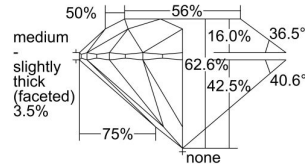

GIA®

FACSIMILE

GIA REPORT 5336927673

Verify this report at GIA.edu

GIA NATURAL DIAMOND DOSSIER®

October 17, 2019
GIA Report Number 5336927673
Shape and Cutting Style ..... Round Brilliant
Measurements ..... 5.16 - 5.20 x 3.24 mm

GRADING RESULTS

Carat Weight ..... 0.54 carat
Color Grade ..... G
Clarity Grade S11
Cut Grade ..... Excellent

ADDITIONAL GRADING INFORMATION

Polish ..... Excellent
Symmetry ..... Excellent
Fluorescence ..... None
Clarity Characteristics ..... Crystal, Feather
Inscription(s): GIA 5336927673

PROPORTIONS

Profile to actual proportions