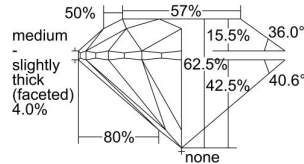

GIA®

FACSIMILE

GIA REPORT 5336923461

Verify this report at GIA.edu

GIA NATURAL DIAMOND DOSSIER®

October 17, 2019
GIA Report Number 5336923461
Shape and Cutting Style ..... Round Brilliant
Measurements ..... 4.26 - 4.28 x 2.67 mm

GRADING RESULTS

Carat Weight ..... 0.30 carat
Color Grade ..... H
Clarity Grade VVS1
Cut Grade ..... Excellent

ADDITIONAL GRADING INFORMATION

Polish ..... Excellent
Symmetry ..... Excellent
Fluorescence ..... Medium Blue
Clarity Characteristics ..... Pinpoint, Feather
Inscription(s): GIA 5336923461

PROPORTIONS

Profile to actual proportions

GRADING SCALES

GIA COLOR SCALE

COLORED	D
	E
	F
	G
	H
	I
	J
NEAR COLORLESS	K
	L
Faint	M
	N
	O
	P
Very Light	Q
	R
	S
	T
	U
	V
	W
	X
	Y
Light	Z

GIA CLARITY SCALE

VERY VERY SLIGHTLY INCLUDED	FLAWLESS
	INTERNALLY FLAWLESS
VERY SLIGHTLY INCLUDED	VVS₁
	VVS₂
SLIGHTLY INCLUDED	VS₁
	VS₂
INCLUDED	SI₁
	SI₂
	I₁
	I₂
	I₃

GIA CUT SCALE

EXCELLENT
VERY GOOD
GOOD
FAIR
POOR