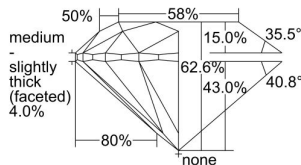

GIA®

FACSIMILE

GIA REPORT 5336919311

Verify this report at GIA.edu

GIA NATURAL DIAMOND DOSSIER®

October 15, 2019
GIA Report Number 5336919311
Shape and Cutting Style ..... Round Brilliant
Measurements ..... 5.18 - 5.22 x 3.26 mm

GRADING RESULTS

Carat Weight ..... 0.55 carat
Color Grade ..... G
Clarity Grade VS1
Cut Grade ..... Excellent

ADDITIONAL GRADING INFORMATION

Polish ..... Excellent
Symmetry ..... Excellent
Fluorescence ..... None
Clarity Characteristics..... Crystal, Cloud, Needle, Pinpoint
Inscription(s): GIA 5336919311

PROPORTIONS

Profile to actual proportions

GRADING SCALES

GIA COLOR SCALE	GIA CLARITY SCALE	GIA CUT SCALE
COLOURLESS	FLAWLESS	EXCELLENT
D	INTERNALLY FLAWLESS	
E	VVS₁	VERY GOOD
F		
G	VVS₂	
H	VS₁	GOOD
I		
J	VS₂	
K	SI₁	FAIR
L		
M	SI₂	
N	I₁	POOR
O		
P	I₂	
Q	I₃	
R		
S		
T		
U		
V		
W		
X		
Y		
Z