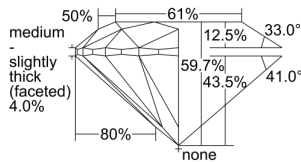

GIA®

FACSIMILE

GIA REPORT 5336870902

Verify this report at GIA.edu

GIA NATURAL DIAMOND DOSSIER®

October 11, 2019
GIA Report Number 5336870902
Shape and Cutting Style ..... Round Brilliant
Measurements ..... 4.76 - 4.78 x 2.85 mm

GRADING RESULTS

Carat Weight ..... 0.40 carat
Color Grade ..... F
Clarity Grade VS2
Cut Grade ..... Excellent

ADDITIONAL GRADING INFORMATION

Polish ..... Excellent
Symmetry ..... Excellent
Fluorescence ..... Medium Blue
Clarity Characteristics ..... Feather
Inscription(s): GIA 5336870902

PROPORTIONS

Profile to actual proportions

GRADING SCALES

GIA COLOR SCALE	GIA CLARITY SCALE	GIA CUT SCALE
COLOURLESS	FLAWLESS	EXCELLENT
D	INTERNALLY FLAWLESS	
E	VVS₁	VERY GOOD
F		
G	VVS₂	GOOD
H	VS₁	
I	VS₂	FAIR
J	SI₁	
K	SI₂	POOR
L	I₁	
M	I₂	
N	I₃	
O		
P		
Q		
R		
S		
T		
U		
V		
W		
X		
Y		
Z