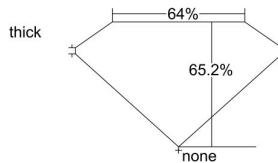

GIA®

FACSIMILE

GIA REPORT 5336673611

Verify this report at GIA.edu

GIA NATURAL DIAMOND DOSSIER®

September 16, 2019
GIA Report Number 5336673611
Shape and Cutting Style ..... Emerald Cut
Measurements ..... 6.19 x 4.27 x 2.78 mm

GRADING RESULTS

Carat Weight ..... 0.70 carat
Color Grade ..... H
Clarity Grade ..... Flawless

ADDITIONAL GRADING INFORMATION

Polish ..... Excellent
Symmetry ..... Excellent
Fluorescence ..... None
Clarity Characteristics ..... None
Inscription(s): GIA 5336673611

PROPORTIONS

Profile not to actual proportions

GRADING SCALES

GIA COLOR SCALE		GIA CLARITY SCALE			
COLORLESS	D	VERY VERY SLIGHTLY INCLUDED	FLAWLESS		
	E		INTERNALLY FLAWLESS		
	F	VERY SLIGHTLY INCLUDED	VVS₁		
	G		VVS₂		
	H		VS₁		
	NEAR COLORLESS	I	SLIGHTLY INCLUDED	VS₂	
		J		SI₁	
		FAINT	K	INCLUDED	SI₂
			L		I₁
			M		I₂
VERT LIGHT	N	INCLUDED	I₃		
	O				
	P				
	Q				
	R				
	S				
	T				
LIGHT	U				
	V				
	W				
	X				
Y					
Z