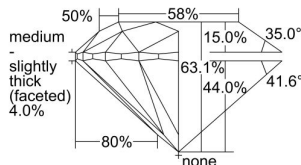

GIA®

FACSIMILE

GIA REPORT 5336345547

Verify this report at GIA.edu

GIA NATURAL DIAMOND DOSSIER®

July 24, 2019
GIA Report Number 5336345547
Shape and Cutting Style ..... Round Brilliant
Measurements ..... 5.06 - 5.10 x 3.21 mm

GRADING RESULTS

Carat Weight ..... 0.51 carat
Color Grade ..... D
Clarity Grade VS2
Cut Grade ..... Excellent

ADDITIONAL GRADING INFORMATION

Polish ..... Excellent
Symmetry ..... Excellent
Fluorescence ..... Medium Blue
Clarity Characteristics ..... Crystal
Inscription(s): GIA 5336345547

PROPORTIONS

Profile to actual proportions

GRADING SCALES

GIA COLOR SCALE

COLORED	D
	E
	F
	G
	H
	I
	J
NEAR COLORLESS	K
	L
	M
	N
	O
	P
	Q
	R
	S
	T
	U
	V
	W
	X
	Y
	Z

GIA CLARITY SCALE

FLAWLESS	VERY VERY SLIGHTLY INCLUDED	VS₁	VS₂	VS₁	VS₂	SI₁	SI₂	I₁	I₂	I₃		
											FLAWLESS	INTERNALLY FLAWLESS

GIA CUT SCALE

EXCELLENT
VERY GOOD
GOOD
FAIR
POOR