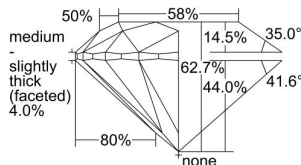

GIA®

FACSIMILE

GIA REPORT 5336345342

Verify this report at GIA.edu

GIA NATURAL DIAMOND DOSSIER®

July 24, 2019
GIA Report Number 5336345342
Shape and Cutting Style ..... Round Brilliant
Measurements ..... 4.70 - 4.74 x 2.96 mm

GRADING RESULTS

Carat Weight ..... 0.41 carat
Color Grade ..... E
Clarity Grade VS1
Cut Grade ..... Excellent

ADDITIONAL GRADING INFORMATION

Polish ..... Very Good
Symmetry ..... Excellent
Fluorescence ..... None
Clarity Characteristics..... Crystal, Feather, Pinpoint
Inscription(s): GIA 5336345342

PROPORTIONS

Profile to actual proportions

GRADING SCALES

GIA COLOR SCALE	GIA CLARITY SCALE	GIA CUT SCALE	
D	FLAWLESS	EXCELLENT	
E	INTERNALLY FLAWLESS		
F		VVS₁	VERY GOOD
G	VVS₂		
H	VS₁	GOOD	
I	VS₂		
J	SI₁	FAIR	
K	SI₂		
L	I₁	POOR	
M	I₂		
N	I₃		
O			
P			
Q			
R			
S			
T			
U			
V			
W			
X			
Y			
Z