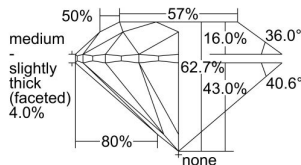

GIA®

FACSIMILE

GIA REPORT 5333945161

Verify this report at GIA.edu

GIA NATURAL DIAMOND DOSSIER®

October 18, 2019
GIA Report Number 5333945161
Shape and Cutting Style ..... Round Brilliant
Measurements ..... 4.22 - 4.28 x 2.67 mm

GRADING RESULTS

Carat Weight ..... 0.30 carat
Color Grade ..... E
Clarity Grade VVS2
Cut Grade ..... Excellent

ADDITIONAL GRADING INFORMATION

Polish ..... Excellent
Symmetry ..... Very Good
Fluorescence ..... None
Clarity Characteristics..... Cloud, Pinpoint, Indented Natural
Inscription(s): GIA 5333945161

PROPORTIONS

Profile to actual proportions

GRADING SCALES

GIA COLOR SCALE

COLORESS	D
	E
	F
	G
	H
	I
	J
NEAR COLORESS	K
	L
Faint	M
	N
	O
	P
Very Light	Q
	R
	S
	T
	U
	V
Light	W
	X
	Y
	Z

GIA CLARITY SCALE

VERY VERY SLIGHTLY INCLUDED	FLAWLESS
	INTERNALLY FLAWLESS
VERY SLIGHTLY INCLUDED	VVS₁
	VVS₂
SLIGHTLY INCLUDED	VS₁
	VS₂
INCLUDED	SI₁
	SI₂
INCLUDED	I₁
	I₂
	I₃

GIA CUT SCALE

EXCELLENT
VERY GOOD
GOOD
FAIR
POOR