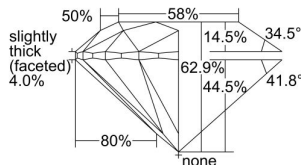

GIA®

FACSIMILE

GIA REPORT 5333938148

Verify this report at GIA.edu

GIA NATURAL DIAMOND DOSSIER®

October 17, 2019
GIA Report Number 5333938148
Shape and Cutting Style ..... Round Brilliant
Measurements ..... 4.24 - 4.28 x 2.68 mm

GRADING RESULTS

Carat Weight ..... 0.30 carat
Color Grade ..... G
Clarity Grade VS1
Cut Grade ..... Excellent

ADDITIONAL GRADING INFORMATION

Polish ..... Excellent
Symmetry ..... Excellent
Fluorescence ..... Medium Blue
Clarity Characteristics..... Cloud, Needle, Pinpoint
Inspection(s): GIA 5333938148

PROPORTIONS

Profile to actual proportions

GRADING SCALES

GIA COLOR SCALE	GIA CLARITY SCALE	GIA CUT SCALE
COLOURLESS D	FLAWLESS	EXCELLENT
E	INTERNALLY FLAWLESS	
F	VVS₁	VERY GOOD
G		
H	VVS₂	GOOD
I	VS₁	
J	VS₂	FAIR
K	SI₁	
L	SI₂	POOR
M	I₁	
N	I₂	
O	I₃	
P		
Q		
R		
S		
T		
U		
V		
W		
X		
Y		
Z