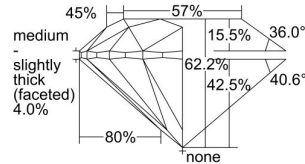

GIA®

FACSIMILE

GIA REPORT 5333935604

Verify this report at GIA.edu

GIA NATURAL DIAMOND DOSSIER®

October 18, 2019
GIA Report Number 5333935604
Shape and Cutting Style ..... Round Brilliant
Measurements ..... 4.25 - 4.28 x 2.65 mm

GRADING RESULTS

Carat Weight ..... 0.30 carat
Color Grade ..... G
Clarity Grade VS2
Cut Grade ..... Excellent

ADDITIONAL GRADING INFORMATION

Polish ..... Excellent
Symmetry ..... Excellent
Fluorescence ..... Medium Blue
Clarity Characteristics ..... Cloud, Crystal
Inscription(s): GIA 5333935604

PROPORTIONS

Profile to actual proportions

GRADING SCALES

GIA COLOR SCALE	GIA CLARITY SCALE	GIA CUT SCALE	
D	FLAWLESS	EXCELLENT	
E	INTERNALLY FLAWLESS		
F		VVS₁	VERY GOOD
G	VVS₂		
H	VS₁	GOOD	
I	VS₂		
J	SI₁	FAIR	
K	SI₂		
L	I₁	POOR	
M			
N			
O	I₂		
P			
Q			
R	I₃		
S			
T			
U			
V			
W			
X			
Y			
Z