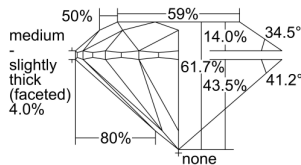

GIA®

FACSIMILE

GIA REPORT 5333933106

Verify this report at GIA.edu

GIA NATURAL DIAMOND DOSSIER®

October 17, 2019
GIA Report Number 5333933106
Shape and Cutting Style ..... Round Brilliant
Measurements ..... 4.36 - 4.40 x 2.71 mm

GRADING RESULTS

Carat Weight ..... 0.32 carat
Color Grade ..... G
Clarity Grade VS1
Cut Grade ..... Excellent

ADDITIONAL GRADING INFORMATION

Polish ..... Excellent
Symmetry ..... Excellent
Fluorescence ..... None
Clarity Characteristics..... Cloud, Indented Natural, Needle
Inscription(s): GIA 5333933106

PROPORTIONS

Profile to actual proportions

GRADING SCALES

GIA COLOR SCALE	GIA CLARITY SCALE	GIA CUT SCALE	
D	FLAWLESS	EXCELLENT	
E	INTERNALLY FLAWLESS		
F		VVS₁	VERY GOOD
G	VVS₂		
H	VS₁	GOOD	
I	VS₂		
J	SI₁	FAIR	
K	SI₂		
L	I₁	POOR	
M	I₂		
N	I₃		
O			
P			
Q			
R			
S			
T			
U			
V			
W			
X			
Y			
Z