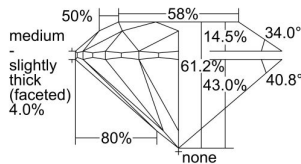

GIA®

FACSIMILE

GIA REPORT 5333930870

Verify this report at GIA.edu

GIA NATURAL DIAMOND DOSSIER®

October 17, 2019
GIA Report Number 5333930870
Shape and Cutting Style ..... Round Brilliant
Measurements ..... 5.18 - 5.22 x 3.18 mm

GRADING RESULTS

Carat Weight ..... 0.53 carat
Color Grade ..... F
Clarity Grade VS1
Cut Grade ..... Excellent

ADDITIONAL GRADING INFORMATION

Polish ..... Excellent
Symmetry ..... Excellent
Fluorescence ..... Medium Blue
Clarity Characteristics ..... Needle, Cloud
Inscription(s): GIA 5333930870

PROPORTIONS

Profile to actual proportions

GRADING SCALES

GIA COLOR SCALE

COLORED	D
	E
	F
	G
	H
	I
	J
NEAR COLORLESS	K
	L
	M
	N
	O
	P
	Q
	R
	S
	T
	U
	V
	W
	X
	Y
	Z

GIA CLARITY SCALE

VERY VERY SLIGHTLY INCLUDED	FLAWLESS
	INTERNALLY FLAWLESS
VERY SLIGHTLY INCLUDED	VVS₁
	VVS₂
SLIGHTLY INCLUDED	VS₁
	VS₂
INCLUDED	SI₁
	SI₂
INCLUDED	I₁
	I₂
	I₃

GIA CUT SCALE

EXCELLENT
VERY GOOD
GOOD
FAIR
POOR