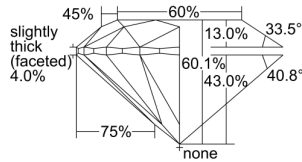

GIA®

FACSIMILE

GIA REPORT 5333928795

Verify this report at GIA.edu

GIA NATURAL DIAMOND DOSSIER®

October 18, 2019
GIA Report Number 5333928795
Shape and Cutting Style ..... Round Brilliant
Measurements ..... 5.48 - 5.52 x 3.30 mm

GRADING RESULTS

Carat Weight ..... 0.62 carat
Color Grade ..... F
Clarity Grade S11
Cut Grade ..... Excellent

ADDITIONAL GRADING INFORMATION

Polish ..... Excellent
Symmetry ..... Excellent
Fluorescence ..... Medium Blue
Clarity Characteristics..... Twinning Wisp, Cloud, Crystal
Inscription(s): GIA 5333928795

PROPORTIONS

Profile to actual proportions

GRADING SCALES

GIA COLOR SCALE	GIA CLARITY SCALE	GIA CUT SCALE	
D	FLAWLESS	EXCELLENT	
E	INTERNALLY FLAWLESS		
F		VVS₁	VERY GOOD
G	VVS₂		
H	VS₁	GOOD	
I	VS₂		
J	S1₁	FAIR	
K	S1₂		
L	I₁	POOR	
M	I₂		
N	I₃		
O			
P			
Q			
R			
S			
T			
U			
V			
W			
X			
Y			
Z