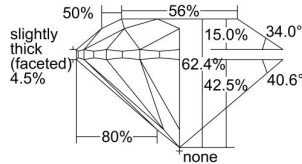

GIA®

FACSIMILE

GIA REPORT 5333922264

Verify this report at GIA.edu

GIA NATURAL DIAMOND DOSSIER®

October 17, 2019
GIA Report Number 5333922264
Shape and Cutting Style ..... Round Brilliant
Measurements ..... 4.67 - 4.69 x 2.92 mm

GRADING RESULTS

Carat Weight ..... 0.40 carat
Color Grade ..... D
Clarity Grade VVS2
Cut Grade ..... Excellent

ADDITIONAL GRADING INFORMATION

Polish ..... Excellent
Symmetry ..... Excellent
Fluorescence ..... Medium Blue
Clarity Characteristics..... Pinpoint, Indented Natural
Inscription(s): GIA 5333922264

PROPORTIONS

GRADING SCALES

GIA COLOR SCALE	GIA CLARITY SCALE	GIA CUT SCALE	
D	FLAWLESS	EXCELLENT	
E	INTERNALLY FLAWLESS		
F		VVS₁	VERY GOOD
G	VVS₂		
H	VS₁	GOOD	
I	VS₂		
J	SI₁	FAIR	
K	SI₂		
L	I₁	POOR	
M			
N			
O	I₂		
P			
Q	I₃		
R			
S			
T			
U			
V			
W			
X			
Y			
Z