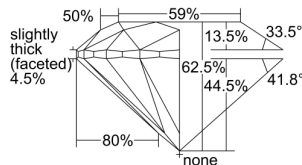

GIA®

FACSIMILE

GIA REPORT 5333913681

Verify this report at GIA.edu

GIA NATURAL DIAMOND DOSSIER®

October 16, 2019
GIA Report Number 5333913681
Shape and Cutting Style ..... Round Brilliant
Measurements ..... 4.48 - 4.51 x 2.81 mm

GRADING RESULTS

Carat Weight ..... 0.35 carat
Color Grade ..... E
Clarity Grade VVS1
Cut Grade ..... Excellent

ADDITIONAL GRADING INFORMATION

Polish ..... Excellent
Symmetry ..... Excellent
Fluorescence ..... Strong Blue
Clarity Characteristics..... Pinpoint, Feather, Indented Natural
Inscription(s): GIA 5333913681

PROPORTIONS

Profile to actual proportions

GRADING SCALES

GIA COLOR SCALE	GIA CLARITY SCALE	GIA CUT SCALE	
D	FLAWLESS	EXCELLENT	
E	INTERNALLY FLAWLESS		
F		VVS₁	VERY GOOD
G	VVS₂		
H	VS₁	GOOD	
I	VS₂		
J	SI₁	FAIR	
K	SI₂		
L	I₁	POOR	
M	I₂		
N	I₃		
O			
P			
Q			
R			
S			
T			
U			
V			
W			
X			
Y			
Z