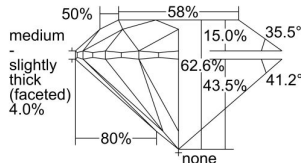

GIA®

FACSIMILE

GIA REPORT 5333841006

Verify this report at GIA.edu

GIA NATURAL DIAMOND DOSSIER®

October 07, 2019
GIA Report Number 5333841006
Shape and Cutting Style ..... Round Brilliant
Measurements ..... 5.67 - 5.70 x 3.56 mm

GRADING RESULTS

Carat Weight ..... 0.71 carat
Color Grade ..... F
Clarity Grade VS2
Cut Grade ..... Excellent

ADDITIONAL GRADING INFORMATION

Polish ..... Excellent
Symmetry ..... Excellent
Fluorescence ..... Medium Blue
Clarity Characteristics ..... Crystal
Inscription(s): GIA 5333841006

PROPORTIONS

Profile to actual proportions

GRADING SCALES

GIA COLOR SCALE	GIA CLARITY SCALE	GIA CUT SCALE	
D	FLAWLESS	EXCELLENT	
E	INTERNALLY FLAWLESS		
F		VVS₁	VERY GOOD
G	VVS₂		
H	VS₁	GOOD	
I	VS₂		
J	SI₁	FAIR	
K	SI₂		
L	I₁	POOR	
M	I₂		
N	I₃		
O			
P			
Q			
R			
S			
T			
U			
V			
W			
X			
Y			
Z