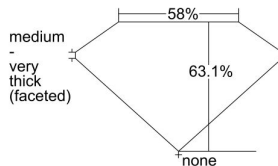

GIA®

FACSIMILE

GIA REPORT 5333459779

Verify this report at GIA.edu

GIA NATURAL DIAMOND DOSSIER®

August 12, 2019
GIA Report Number 5333459779
Shape and Cutting Style ..... Pear Brilliant
Measurements ..... 7.93 x 4.91 x 3.10 mm

GRADING RESULTS

Carat Weight ..... 0.70 carat
Color Grade ..... D
Clarity Grade VS2

ADDITIONAL GRADING INFORMATION

Polish ..... Excellent
Symmetry ..... Excellent
Fluorescence ..... Faint
Clarity Characteristics..... Crystal, Cloud
Inscription(s): GIA 5333459779

PROPORTIONS

Profile not to actual proportions

GRADING SCALES

GIA COLOR SCALE		GIA CLARITY SCALE	
COLORLESS	D	VERY VERY SLIGHTLY INCLUDED	FLAWLESS
	E		INTERNALLY FLAWLESS
	F		VVS₁
	G		VVS₂
	H		VS₁
	I		VS₂
	J		SI₁
	K		SI₂
	L		I₁
	M		I₂
NEAR COLORLESS	N	SLIGHTLY INCLUDED	I₃
	O		
	P		
	Q		
FAINT	R		
	S		
	T		
	U		
VERY LIGHT	V		
	W		
	X		
	Y		
LIGHT	Z