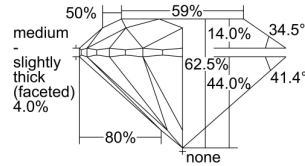

GIA®

FACSIMILE

GIA REPORT 5333402926

Verify this report at GIA.edu

GIA NATURAL DIAMOND DOSSIER®

August 01, 2019
GIA Report Number 5333402926
Shape and Cutting Style ..... Round Brilliant
Measurements ..... 5.63 - 5.67 x 3.53 mm

GRADING RESULTS

Carat Weight ..... 0.70 carat
Color Grade ..... E
Clarity Grade VS1
Cut Grade ..... Excellent

ADDITIONAL GRADING INFORMATION

Polish ..... Excellent
Symmetry ..... Excellent
Fluorescence ..... Strong Blue
Clarity Characteristics..Cloud, Crystal, Pinpoint, Indented Natural
Inscription(s): GIA 5333402926

PROPORTIONS

Profile to actual proportions