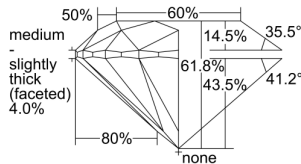

GIA®

FACSIMILE

GIA REPORT 5333372495

Verify this report at GIA.edu

GIA NATURAL DIAMOND DOSSIER®

July 26, 2019
GIA Report Number 5333372495
Shape and Cutting Style ..... Round Brilliant
Measurements ..... 4.73 - 4.77 x 2.93 mm

GRADING RESULTS

Carat Weight ..... 0.41 carat
Color Grade ..... D
Clarity Grade VS2
Cut Grade ..... Excellent

ADDITIONAL GRADING INFORMATION

Polish ..... Excellent
Symmetry ..... Excellent
Fluorescence ..... Medium Blue
Clarity Characteristics ..... Crystal
Inscription(s): GIA 5333372495

PROPORTIONS

Profile to actual proportions

GRADING SCALES

GIA COLOR SCALE	GIA CLARITY SCALE	GIA CUT SCALE	
D	FLAWLESS	EXCELLENT	
E	INTERNALLY FLAWLESS		
F		VVS₁	VERY GOOD
G	VVS₂		
H	VS₁	GOOD	
I	VS₂		
J	SI₁	FAIR	
K	SI₂		
L	I₁	POOR	
M	I₂		
N	I₃		
O			
P			
Q			
R			
S			
T			
U			
V			
W			
X			
Y			
Z