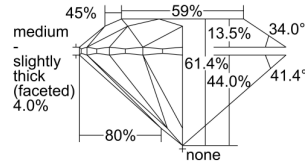

GIA®

FACSIMILE

GIA REPORT 5333162419

Verify this report at GIA.edu

GIA NATURAL DIAMOND DOSSIER®

June 27, 2019
GIA Report Number 5333162419
Shape and Cutting Style ..... Round Brilliant
Measurements ..... 5.77 - 5.79 x 3.55 mm

GRADING RESULTS

Carat Weight ..... 0.73 carat
Color Grade ..... D
Clarity Grade VVS2
Cut Grade ..... Excellent

ADDITIONAL GRADING INFORMATION

Polish ..... Excellent
Symmetry ..... Excellent
Fluorescence ..... Strong Blue
Clarity Characteristics ..... Cloud, Pinpoint
Inscription(s): GIA 5333162419

PROPORTIONS

Profile to actual proportions

GRADING SCALES

GIA COLOR SCALE	GIA CLARITY SCALE	GIA CUT SCALE	
D	FLAWLESS	EXCELLENT	
E	INTERNALLY FLAWLESS		
F		VVS₁	VERY GOOD
G	VVS₂		
H	VS₁	GOOD	
I	VS₂		
J	SI₁	FAIR	
K	SI₂		
L	I₁	POOR	
M	I₂		
N	I₃		
O			
P			
Q			
R			
S			
T			
U			
V			
W			
X			
Y			
Z