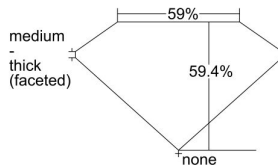

GIA®

FACSIMILE

GIA REPORT 5326968898

Verify this report at GIA.edu

GIA NATURAL DIAMOND DOSSIER®

May 31, 2019
GIA Report Number 5326968898
Shape and Cutting Style ..... Heart Brilliant
Measurements ..... 5.35 x 6.33 x 3.76 mm

GRADING RESULTS

Carat Weight ..... 0.70 carat
Color Grade ..... E
Clarity Grade VS2

ADDITIONAL GRADING INFORMATION

Polish ..... Excellent
Symmetry ..... Excellent
Fluorescence ..... Faint
Clarity Characteristics..... Feather, Cavity
Inscription(s): GIA 5326968898

PROPORTIONS

Profile not to actual proportions

GRADING SCALES

GIA COLOR SCALE		GIA CLARITY SCALE			
COLORLESS	D	VERY VERY SLIGHTLY INCLUDED	FLAWLESS		
	E		INTERNALLY FLAWLESS		
	F	VERY SLIGHTLY INCLUDED	VVS₁		
	G		VVS₂		
	H		VS₁		
	NEAR COLORLESS	I	SLIGHTLY INCLUDED	VS₂	
		J		SI₁	
		FAINT	K	INCLUDED	SI₂
			L		I₁
			M		I₂
VERT LIGHT	N	LIGHT	I₃		
	O				
	P				
	Q				
	R