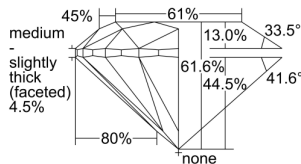

GIA®

FACSIMILE

GIA REPORT 5326912746

Verify this report at GIA.edu

GIA NATURAL DIAMOND DOSSIER®

May 27, 2019
GIA Report Number 5326912746
Shape and Cutting Style ..... Round Brilliant
Measurements ..... 5.18 - 5.22 x 3.20 mm

GRADING RESULTS

Carat Weight ..... 0.53 carat
Color Grade ..... D
Clarity Grade VS1
Cut Grade ..... Excellent

ADDITIONAL GRADING INFORMATION

Polish ..... Excellent
Symmetry ..... Excellent
Fluorescence ..... Medium Blue
Clarity Characteristics..... Crystal, Needle
Inscription(s): GIA 5326912746

PROPORTIONS

Profile to actual proportions

GRADING SCALES

GIA COLOR SCALE	GIA CLARITY SCALE	GIA CUT SCALE	
D	FLAWLESS	EXCELLENT	
E	INTERNALLY FLAWLESS		
F		VVS₁	VERY GOOD
G	VVS₂		
H	VS₁	GOOD	
I	VS₂		
J	SI₁	FAIR	
K	SI₂		
L	I₁	POOR	
M	I₂		
N	I₃		
O			
P			
Q			
R			
S			
T			
U			
V			
W			
X			
Y			
Z