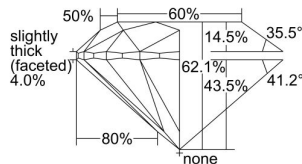

GIA®

FACSIMILE

GIA REPORT

5326594044

Verify this report at GIA.edu

GIA NATURAL DIAMOND DOSSIER®

April 18, 2019
GIA Report Number 5326594044
Shape and Cutting Style ..... Round Brilliant
Measurements ..... 4.86 - 4.90 x 3.03 mm

GRADING RESULTS

Carat Weight ..... 0.45 carat
Color Grade ..... D
Clarity Grade S11
Cut Grade ..... Excellent

ADDITIONAL GRADING INFORMATION

Polish ..... Excellent
Symmetry ..... Excellent
Fluorescence ..... Faint
Clarity Characteristics ..... Crystal
Inscription(s): GIA 5326594044

PROPORTIONS

Profile to actual proportions