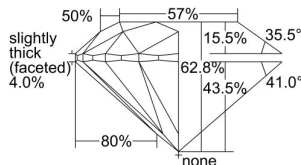

GIA®

FACSIMILE

GIA REPORT 5326580184

Verify this report at GIA.edu

GIA NATURAL DIAMOND DOSSIER®

April 17, 2019
GIA Report Number 5326580184
Shape and Cutting Style ..... Round Brilliant
Measurements ..... 5.35 - 5.37 x 3.37 mm

GRADING RESULTS

Carat Weight ..... 0.60 carat
Color Grade ..... F
Clarity Grade VS1
Cut Grade ..... Excellent

ADDITIONAL GRADING INFORMATION

Polish ..... Excellent
Symmetry ..... Excellent
Fluorescence ..... Faint
Clarity Characteristics ..... Cloud, Pinpoint
Inscription(s): GIA 5326580184

PROPORTIONS

Profile to actual proportions

GRADING SCALES

GIA COLOR SCALE

COLORLESS	D
	E
	F
	G
	H
	I
	J
NEAR COLORLESS	K
	L
FAIN	M
	N
	O
	P
VERY LIGHT	Q
	R
	S
	T
	U
	V
	W
	X
	Y
LIGHT	Z

GIA CLARITY SCALE

	FLAWLESS
	INTERNALLY FLAWLESS
VERY VERY SLIGHTLY INCLUDED	VVS₁
	VVS₂
VERY SLIGHTLY INCLUDED	VS₁
	VS₂
SLIGHTLY INCLUDED	SI₁
	SI₂
	I₁
	I₂
INCLUDED	I₃

GIA CUT SCALE

	EXCELLENT
	VERY GOOD
	GOOD
	FAIR
	POOR