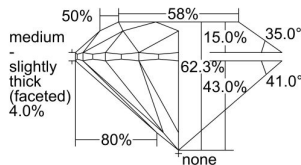

GIA®

FACSIMILE

GIA REPORT 5326442959

Verify this report at GIA.edu

GIA NATURAL DIAMOND DOSSIER®

April 03, 2019
GIA Report Number 5326442959
Shape and Cutting Style ..... Round Brilliant
Measurements ..... 5.71 - 5.76 x 3.57 mm

GRADING RESULTS

Carat Weight ..... 0.73 carat
Color Grade ..... F
Clarity Grade VS1
Cut Grade ..... Excellent

ADDITIONAL GRADING INFORMATION

Polish ..... Excellent
Symmetry ..... Excellent
Fluorescence ..... Medium Blue
Clarity Characteristics ..... Crystal, Needle, Pinpoint
Inscription(s): GIA 5326442959

PROPORTIONS

Profile to actual proportions

GRADING SCALES

GIA COLOR SCALE	GIA CLARITY SCALE	GIA CUT SCALE	
D	FLAWLESS	EXCELLENT	
E	INTERNALLY FLAWLESS		
F		VVS₁	VERY GOOD
G	VVS₂		
H	VS₁	GOOD	
I	VS₂		
J	SI₁	FAIR	
K	SI₂		
L	I₁	POOR	
M	I₂		
N	I₃		
O			
P			
Q			
R			
S			
T			
U			
V			
W			
X			
Y			
Z