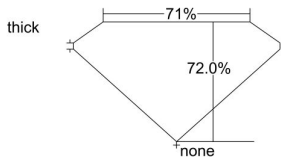

GIA®

FACSIMILE

GIA REPORT 5326432381

Verify this report at GIA.edu

GIA NATURAL DIAMOND DOSSIER®

April 05, 2019
GIA Report Number 5326432381
Shape and Cutting Style ..... Square Modified Brilliant
Measurements ..... 4.89 x 4.85 x 3.49 mm

GRADING RESULTS

Carat Weight ..... 0.70 carat
Color Grade ..... E
Clarity Grade SI1

ADDITIONAL GRADING INFORMATION

Polish ..... Excellent
Symmetry ..... Excellent
Fluorescence ..... None
Clarity Characteristics ..... Crystal, Feather, Cloud
Inscription(s): GIA 5326432381

PROPORTIONS

Profile not to actual proportions