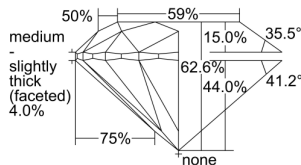

GIA®

FACSIMILE

GIA REPORT 5326333471

Verify this report at GIA.edu

GIA NATURAL DIAMOND DOSSIER®

March 22, 2019
GIA Report Number 5326333471
Shape and Cutting Style ..... Round Brilliant
Measurements ..... 5.19 - 5.23 x 3.26 mm

GRADING RESULTS

Carat Weight ..... 0.55 carat
Color Grade ..... F
Clarity Grade VS1
Cut Grade ..... Excellent

ADDITIONAL GRADING INFORMATION

Polish ..... Excellent
Symmetry ..... Excellent
Fluorescence ..... None
Clarity Characteristics ..... Needle, Feather, Cloud
Inspection(s): GIA 5326333471

PROPORTIONS

Profile to actual proportions

GRADING SCALES

GIA COLOR SCALE	GIA CLARITY SCALE	GIA CUT SCALE	
D	FLAWLESS	EXCELLENT	
E	INTERNALLY FLAWLESS		
F		VVS₁	VERY GOOD
G	VVS₂		
H	VS₁	GOOD	
I	VS₂		
J	SI₁	FAIR	
K	SI₂		
L	I₁	POOR	
M	I₂		
N	I₃		
O			
P			
Q			
R			
S			
T			
U			
V			
W			
X			
Y			
Z