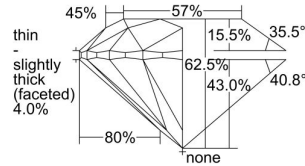

GIA®

FACSIMILE

GIA REPORT 5326098601

Verify this report at GIA.edu

GIA NATURAL DIAMOND DOSSIER®

February 25, 2019
GIA Report Number 5326098601
Shape and Cutting Style ..... Round Brilliant
Measurements ..... 5.91 - 5.93 x 3.70 mm

GRADING RESULTS

Carat Weight ..... 0.80 carat
Color Grade ..... G
Clarity Grade S11
Cut Grade ..... Excellent

ADDITIONAL GRADING INFORMATION

Polish ..... Excellent
Symmetry ..... Excellent
Fluorescence ..... Faint
Clarity Characteristics ..... Crystal, Cloud, Feather
Inscription(s): GIA 5326098601

PROPORTIONS

Profile to actual proportions