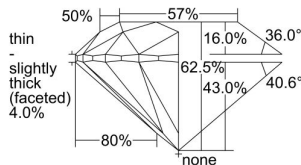

GIA®

FACSIMILE

GIA REPORT 5326045261

Verify this report at GIA.edu

GIA NATURAL DIAMOND DOSSIER®

February 20, 2019
GIA Report Number 5326045261
Shape and Cutting Style ..... Round Brilliant
Measurements ..... 4.65 - 4.71 x 2.92 mm

GRADING RESULTS

Carat Weight ..... 0.40 carat
Color Grade ..... G
Clarity Grade VVS1
Cut Grade ..... Excellent

ADDITIONAL GRADING INFORMATION

Polish ..... Excellent
Symmetry ..... Very Good
Fluorescence ..... Faint
Clarity Characteristics..... Pinpoint, Indented Natural
Inscription(s): GIA 5326045261

PROPORTIONS

Profile to actual proportions

GRADING SCALES

GIA COLOR SCALE	GIA CLARITY SCALE	GIA CUT SCALE	
D	FLAWLESS	EXCELLENT	
E	INTERNALLY FLAWLESS		
F		VVS₁	VERY GOOD
G	VVS₂		
H	VS₁	GOOD	
I	VS₂		
J	SI₁	FAIR	
K	SI₂		
L	I₁	POOR	
M	I₂		
N	I₃		
O			
P			
Q			
R			
S			
T			
U			
V			
W			
X			
Y			
Z