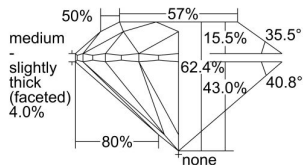

GIA®

FACSIMILE

GIA REPORT 5326042419

Verify this report at GIA.edu

GIA NATURAL DIAMOND DOSSIER®

February 20, 2019
GIA Report Number 5326042419
Shape and Cutting Style ..... Round Brilliant
Measurements ..... 5.63 - 5.68 x 3.53 mm

GRADING RESULTS

Carat Weight ..... 0.70 carat
Color Grade ..... F
Clarity Grade S11
Cut Grade ..... Excellent

ADDITIONAL GRADING INFORMATION

Polish ..... Excellent
Symmetry ..... Excellent
Fluorescence ..... Medium Blue
Clarity Characteristics ..... Feather, Crystal, Cloud
Inspection(s): GIA 5326042419

PROPORTIONS

Profile to actual proportions