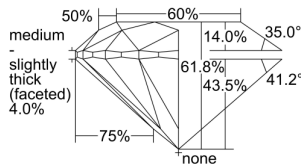

GIA®

FACSIMILE

GIA REPORT 5323946341

Verify this report at GIA.edu

GIA NATURAL DIAMOND DOSSIER®

May 29, 2019
GIA Report Number 5323946341
Shape and Cutting Style ..... Round Brilliant
Measurements ..... 4.35 - 4.38 x 2.70 mm

GRADING RESULTS

Carat Weight ..... 0.32 carat
Color Grade ..... F
Clarity Grade VVS1
Cut Grade ..... Excellent

ADDITIONAL GRADING INFORMATION

Polish ..... Excellent
Symmetry ..... Excellent
Fluorescence ..... Faint
Clarity Characteristics ..... Pinpoint, Feather
Inscription(s): GIA 5323946341

PROPORTIONS

Profile to actual proportions

GRADING SCALES

GIA COLOR SCALE	GIA CLARITY SCALE	GIA CUT SCALE	
D	FLAWLESS	EXCELLENT	
E	INTERNALLY FLAWLESS		
F		VVS₁	VERY GOOD
G	VVS₂		
H	VS₁	GOOD	
I	VS₂		
J	SI₁	FAIR	
K	SI₂		
L	I₁	POOR	
M	I₂		
N	I₃		
O			
P			
Q			
R			
S			
T			
U			
V			
W			
X			
Y			
Z