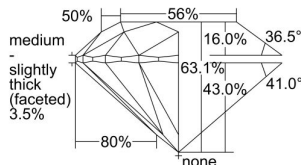

GIA®

FACSIMILE

GIA REPORT 5323730366

Verify this report at GIA.edu

GIA NATURAL DIAMOND DOSSIER®

May 06, 2019
GIA Report Number 5323730366
Shape and Cutting Style ..... Round Brilliant
Measurements ..... 5.02 - 5.06 x 3.18 mm

GRADING RESULTS

Carat Weight ..... 0.50 carat
Color Grade ..... E
Clarity Grade VS2
Cut Grade ..... Excellent

ADDITIONAL GRADING INFORMATION

Polish ..... Excellent
Symmetry ..... Very Good
Fluorescence ..... None
Clarity Characteristics ..... Cloud
Inscription(s): GIA 5323730366

PROPORTIONS

Profile to actual proportions

GRADING SCALES

GIA COLOR SCALE

COLORED	D
	E
	F
	G
	H
	I
	J
NEAR COLORLESS	K
	L
	M
Faint	N
	O
	P
	Q
	R
	S
	T
	U
	V
	W
	X
	Y
Light	Z

GIA CLARITY SCALE

FLAWLESS	VERY VERY SLIGHTLY INCLUDED	VS₁	VS₂	VS₁	VS₂	SI₁	SI₂	I₁	I₂	I₃		
											FLAWLESS	INTERNALLY FLAWLESS

GIA CUT SCALE

EXCELLENT
VERY GOOD
GOOD
FAIR
POOR