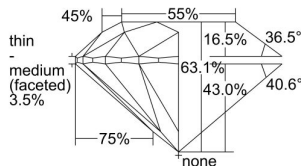

GIA®

FACSIMILE

GIA REPORT 5323668568

Verify this report at GIA.edu

GIA NATURAL DIAMOND DOSSIER®

April 26, 2019
GIA Report Number 5323668568
Shape and Cutting Style ..... Round Brilliant
Measurements ..... 5.59 - 5.66 x 3.55 mm

GRADING RESULTS

Carat Weight ..... 0.70 carat
Color Grade ..... H
Clarity Grade S11
Cut Grade ..... Excellent

ADDITIONAL GRADING INFORMATION

Polish ..... Excellent
Symmetry ..... Very Good
Fluorescence ..... None
Clarity Characteristics ..... Cloud, Feather
Inscription(s): GIA 5323668568

PROPORTIONS

Profile to actual proportions

GRADING SCALES

GIA COLOR SCALE	GIA CLARITY SCALE	GIA CUT SCALE	
D	FLAWLESS	EXCELLENT	
E	INTERNALLY FLAWLESS		
F		VVS₁	VERY GOOD
G	VVS₂		
H	VS₁	GOOD	
I	VS₂		
J	S1₁	FAIR	
K	S1₂		
L	I₁	POOR	
M	I₂		
N	I₃		
O			
P			
Q			
R			
S			
T			
U			
V			
W			
X			
Y			
Z