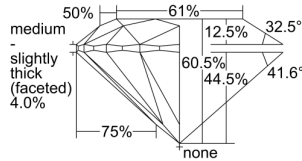

GIA®

FACSIMILE

GIA REPORT 5323645313

Verify this report at GIA.edu

GIA NATURAL DIAMOND DOSSIER®

May 13, 2019
GIA Report Number 5323645313
Shape and Cutting Style ..... Round Brilliant
Measurements ..... 5.17 - 5.21 x 3.14 mm

GRADING RESULTS

Carat Weight ..... 0.51 carat
Color Grade ..... D
Clarity Grade VS2
Cut Grade ..... Excellent

ADDITIONAL GRADING INFORMATION

Polish ..... Excellent
Symmetry ..... Excellent
Fluorescence ..... Medium Blue
Clarity Characteristics..... Crystal, Cloud, Cavity
Inscription(s): GIA 5323645313

PROPORTIONS

Profile to actual proportions

GRADING SCALES

GIA COLOR SCALE	GIA CLARITY SCALE	GIA CUT SCALE	
D	FLAWLESS	EXCELLENT	
E	INTERNALLY FLAWLESS		
F		VVS₁	VERY GOOD
G	VVS₂		
H	VS₁	GOOD	
I	VS₂		
J	SI₁	FAIR	
K	SI₂		
L	I₁	POOR	
M	I₂		
N	I₃		
O			
P			
Q			
R			
S			
T			
U			
V			
W			
X			
Y			
Z