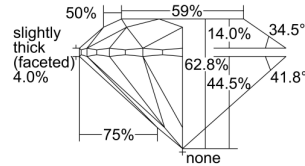

GIA®

FACSIMILE

GIA REPORT 5323554878

Verify this report at GIA.edu

GIA NATURAL DIAMOND DOSSIER®

April 16, 2019
GIA Report Number 5323554878
Shape and Cutting Style ..... Round Brilliant
Measurements ..... 5.22 - 5.26 x 3.29 mm

GRADING RESULTS

Carat Weight ..... 0.56 carat
Color Grade ..... G
Clarity Grade VS1
Cut Grade ..... Excellent

ADDITIONAL GRADING INFORMATION

Polish ..... Excellent
Symmetry ..... Excellent
Fluorescence ..... Faint
Clarity Characteristics..... Feather, Needle, Pinpoint
Inscription(s): GIA 5323554878

PROPORTIONS

Profile to actual proportions

GRADING SCALES

GIA COLOR SCALE	GIA CLARITY SCALE	GIA CUT SCALE	
D	FLAWLESS	EXCELLENT	
E	INTERNALLY FLAWLESS		
F		VVS₁	VERY GOOD
G	VVS₂		
H	VS₁	GOOD	
I	VS₂		
J	SI₁	FAIR	
K	SI₂		
L	I₁	POOR	
M			
N			
O	I₂		
P			
Q			
R	I₃		
S			
T			
U			
V			
W			
X			
Y			
Z