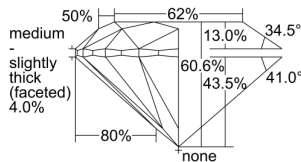

GIA®

FACSIMILE

GIA REPORT 5323487076

Verify this report at GIA.edu

GIA NATURAL DIAMOND DOSSIER®

April 09, 2019
GIA Report Number 5323487076
Shape and Cutting Style ..... Round Brilliant
Measurements ..... 4.30 - 4.34 x 2.62 mm

GRADING RESULTS

Carat Weight ..... 0.30 carat
Color Grade ..... D
Clarity Grade VVS2
Cut Grade ..... Excellent

ADDITIONAL GRADING INFORMATION

Polish ..... Excellent
Symmetry ..... Excellent
Fluorescence ..... Faint
Clarity Characteristics..... Pinpoint, Needle, Indented Natural
Inscription(s): GIA 5323487076

PROPORTIONS

Profile to actual proportions

GRADING SCALES

GIA COLOR SCALE	GIA CLARITY SCALE	GIA CUT SCALE
D	FLAWLESS	EXCELLENT
E	FLAWLESS	
F	INTERNALLY FLAWLESS	VERY GOOD
G	FLAWLESS	
H	VVS₁	GOOD
I	VVS₂	
J	VS₁	FAIR
K	VS₂	
L	SI₁	POOR
M	SI₂	
N	I₁	
O	I₂	
P	I₃	
Q		
R		
S		
T		
U		
V		
W		
X		
Y		
Z