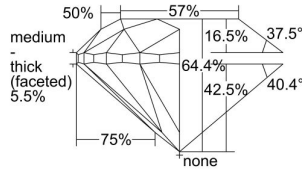

GIA®

FACSIMILE

GIA REPORT 5323471516

Verify this report at GIA.edu

GIA NATURAL DIAMOND DOSSIER®

April 05, 2019
GIA Report Number 5323471516
Shape and Cutting Style ..... Round Brilliant
Measurements ..... 5.75 - 5.80 x 3.72 mm

GRADING RESULTS

Carat Weight ..... 0.80 carat
Color Grade ..... D
Clarity Grade VS1
Cut Grade ..... Very Good

ADDITIONAL GRADING INFORMATION

Polish ..... Excellent
Symmetry ..... Very Good
Fluorescence ..... Strong Blue
Clarity Characteristics... Crystal, Knot, Pinpoint, Indented Natural
Inscription(s): GIA 5323471516

PROPORTIONS

Profile to actual proportions

GRADING SCALES

GIA COLOR SCALE	GIA CLARITY SCALE	GIA CUT SCALE	
D	FLAWLESS	EXCELLENT	
E	INTERNALLY FLAWLESS		
F		VVS₁	VERY GOOD
G	VVS₂		
H	VS₁	GOOD	
I	VS₂		
J	SI₁	FAIR	
K	SI₂		
L	I₁	POOR	
M	I₂		
N	I₃		
O			
P			
Q			
R			
S			
T			
U			
V			
W			
X			
Y			
Z