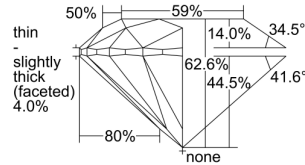

GIA®

FACSIMILE

GIA REPORT 5323445760

Verify this report at GIA.edu

GIA NATURAL DIAMOND DOSSIER®

April 03, 2019
GIA Report Number 5323445760
Shape and Cutting Style ..... Round Brilliant
Measurements ..... 4.23 - 4.28 x 2.67 mm

GRADING RESULTS

Carat Weight ..... 0.30 carat
Color Grade ..... D
Clarity Grade VS1
Cut Grade ..... Excellent

ADDITIONAL GRADING INFORMATION

Polish ..... Excellent
Symmetry ..... Very Good
Fluorescence ..... Faint
Clarity Characteristics..Crystal, Cloud, Pinpoint, Indented Natural
Inspection(s): GIA 5323445760

PROPORTIONS

GRADING SCALES

GIA COLOR SCALE	GIA CLARITY SCALE	GIA CUT SCALE	
D	FLAWLESS	EXCELLENT	
E	INTERNALLY FLAWLESS		
F		VVS₁	VERY GOOD
G	VVS₂		
H	VS₁	GOOD	
I	VS₂		
J	SI₁	FAIR	
K	SI₂		
L	I₁	POOR	
M	I₂		
N	I₃		
O			
P			
Q			
R			
S			
T			
U			
V			
W			
X			
Y			
Z