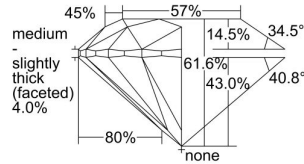

GIA®

FACSIMILE

GIA REPORT 5323234149

Verify this report at GIA.edu

GIA NATURAL DIAMOND DOSSIER®

March 20, 2019
GIA Report Number 5323234149
Shape and Cutting Style ..... Round Brilliant
Measurements ..... 5.94 - 5.99 x 3.68 mm

GRADING RESULTS

Carat Weight ..... 0.81 carat
Color Grade ..... F
Clarity Grade VS2
Cut Grade ..... Excellent

ADDITIONAL GRADING INFORMATION

Polish ..... Excellent
Symmetry ..... Excellent
Fluorescence ..... Faint
Clarity Characteristics ..... Crystal, Cloud
Inscription(s): GIA 5323234149

PROPORTIONS

Profile to actual proportions

GRADING SCALES

GIA COLOR SCALE	GIA CLARITY SCALE	GIA CUT SCALE	
D	FLAWLESS	EXCELLENT	
E	INTERNALLY FLAWLESS		
F		VVS₁	VERY GOOD
G	VVS₂		
H	VS₁	GOOD	
I	VS₂		
J	SI₁	FAIR	
K	SI₂		
L	I₁	POOR	
M	I₂		
N	I₃		
O			
P			
Q			
R			
S			
T			
U			
V			
W			
X			
Y			
Z