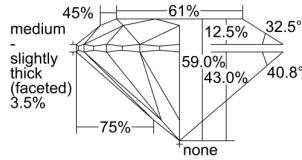

GIA®

FACSIMILE

GIA REPORT 5316895074

Verify this report at GIA.edu

GIA NATURAL DIAMOND DOSSIER®

February 05, 2019
GIA Report Number 5316895074
Shape and Cutting Style ..... Round Brilliant
Measurements ..... 4.88 - 4.90 x 2.88 mm

GRADING RESULTS

Carat Weight ..... 0.42 carat
Color Grade ..... E
Clarity Grade VVS1
Cut Grade ..... Excellent

ADDITIONAL GRADING INFORMATION

Polish ..... Excellent
Symmetry ..... Excellent
Fluorescence ..... Medium Blue
Clarity Characteristics..... Needle, Pinpoint
Inscription(s): GIA 5316895074

PROPORTIONS

Profile to actual proportions

GRADING SCALES

GIA COLOR SCALE	GIA CLARITY SCALE	GIA CUT SCALE
COLOURLESS	FLAWLESS	EXCELLENT
D	INTERNALLY FLAWLESS	
E	VVS₁	VERY GOOD
F		
G	VS₁	GOOD
H		
I	SI₁	FAIR
J		
K	I₁	POOR
L		
M	I₂	
N	I₃	
O		
P		
Q		
R		
S		
T		
U		
V		
W		
X		
Y		
Z