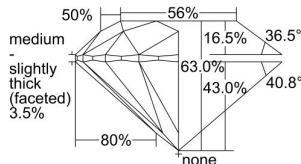

GIA®

FACSIMILE

GIA REPORT 5316565437

Verify this report at GIA.edu

GIA NATURAL DIAMOND DOSSIER®

January 07, 2019
GIA Report Number 5316565437
Shape and Cutting Style ..... Round Brilliant
Measurements ..... 5.24 - 5.28 x 3.31 mm

GRADING RESULTS

Carat Weight ..... 0.57 carat
Color Grade ..... D
Clarity Grade VS1
Cut Grade ..... Excellent

ADDITIONAL GRADING INFORMATION

Polish ..... Excellent
Symmetry ..... Excellent
Fluorescence ..... None
Clarity Characteristics ..... Crystal
Inscription(s): GIA 5316565437

PROPORTIONS

Profile to actual proportions

GRADING SCALES

GIA COLOR SCALE

COLORED	D
	E
	F
	G
	H
	I
	J
NEAR COLORLESS	K
	L
Faint	M
	N
	O
	P
Very Light	Q
	R
	S
	T
	U
	V
Light	W
	X
	Y
	Z

GIA CLARITY SCALE

FLAWLESS	VERY VERY SLIGHTLY INCLUDED	VS₁	VS₂	VS₁	VS₂	SL₁	SL₂	I₁	I₂	I₃		
											FLAWLESS	INTERNALLY FLAWLESS

GIA CUT SCALE

EXCELLENT
VERY GOOD
GOOD
FAIR
POOR