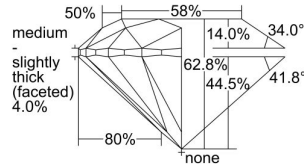

GIA®

FACSIMILE

GIA REPORT 5316199306

Verify this report at GIA.edu

GIA NATURAL DIAMOND DOSSIER®

November 06, 2018
GIA Report Number 5316199306
Shape and Cutting Style ..... Round Brilliant
Measurements ..... 4.43 - 4.47 x 2.79 mm

GRADING RESULTS

Carat Weight ..... 0.34 carat
Color Grade ..... F
Clarity Grade S11
Cut Grade ..... Excellent

ADDITIONAL GRADING INFORMATION

Polish ..... Excellent
Symmetry ..... Excellent
Fluorescence ..... Medium Blue
Clarity Characteristics ..... Crystal, Feather, Cloud
Inscription(s): GIA 5316199306

PROPORTIONS

Profile to actual proportions

GRADING SCALES

GIA COLOR SCALE	GIA CLARITY SCALE	GIA CUT SCALE	
D	FLAWLESS	EXCELLENT	
E	INTERNALLY FLAWLESS		
F		VVS₁	VERY GOOD
G	VVS₂		
H	VS₁	GOOD	
I	VS₂		
J	S1₁	FAIR	
K	S1₂		
L	I₁	POOR	
M	I₂		
N	I₃		
O			
P			
Q			
R			
S			
T			
U			
V			
W			
X			
Y			
Z