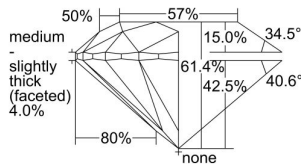

GIA®

FACSIMILE

GIA REPORT 5313981015

Verify this report at GIA.edu

GIA NATURAL DIAMOND DOSSIER®

February 13, 2019
GIA Report Number 5313981015
Shape and Cutting Style ..... Round Brilliant
Measurements ..... 4.29 - 4.31 x 2.64 mm

GRADING RESULTS

Carat Weight ..... 0.30 carat
Color Grade ..... F
Clarity Grade S11
Cut Grade ..... Excellent

ADDITIONAL GRADING INFORMATION

Polish ..... Excellent
Symmetry ..... Excellent
Fluorescence ..... Faint
Clarity Characteristics ..... Crystal, Cloud
Inscription(s): GIA 5313981015

PROPORTIONS

Profile to actual proportions

GRADING SCALES

GIA COLOR SCALE	GIA CLARITY SCALE	GIA CUT SCALE	
D	FLAWLESS	EXCELLENT	
E	INTERNALLY FLAWLESS		
F		VVS₁	VERY GOOD
G	VVS₂		
H	VS₁	GOOD	
I	VS₂		
J	S1₁	FAIR	
K	S1₂		
L	I₁	POOR	
M	I₂		
N	I₃		
O			
P			
Q			
R			
S			
T			
U			
V			
W			
X			
Y			
Z