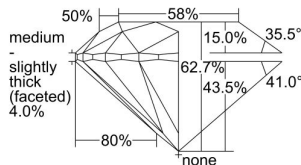

GIA®

FACSIMILE

GIA REPORT 5313916034

Verify this report at GIA.edu

GIA NATURAL DIAMOND DOSSIER®

February 09, 2019
GIA Report Number 5313916034
Shape and Cutting Style ..... Round Brilliant
Measurements ..... 5.87 - 5.92 x 3.70 mm

GRADING RESULTS

Carat Weight ..... 0.80 carat
Color Grade ..... F
Clarity Grade VS2
Cut Grade ..... Excellent

ADDITIONAL GRADING INFORMATION

Polish ..... Excellent
Symmetry ..... Excellent
Fluorescence ..... Medium Yellow
Clarity Characteristics ..... Feather, Cloud
Inscription(s): GIA 5313916034

PROPORTIONS

Profile to actual proportions

GRADING SCALES

GIA COLOR SCALE

COLORESS	D
	E
	F
	G
	H
	I
	J
NEAR COLORESS	K
	L
FAIN	M
	N
	O
	P
	Q
	R
	S
	T
	U
	V
	W
	X
	Y
LIGHT	Z

GIA CLARITY SCALE

FLAWLESS	VERY VERY SLIGHTLY INCLUDED	VS₁	VS₂	VS₁	VS₂	SL₁	SL₂	I₁	I₂	I₃		
											FLAWLESS	INTERNALLY FLAWLESS

GIA CUT SCALE

EXCELLENT
VERY GOOD
GOOD
FAIR
POOR