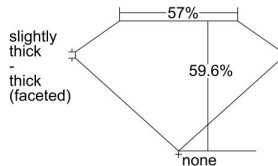

GIA®

FACSIMILE

GIA REPORT

5313822841

Verify this report at GIA.edu

GIA NATURAL DIAMOND DOSSIER®

January 30, 2019
GIA Report Number 5313822841
Shape and Cutting Style ..... Heart Brilliant
Measurements ..... 5.72 x 6.74 x 4.02 mm

GRADING RESULTS

Carat Weight ..... 0.90 carat
Color Grade ..... D
Clarity Grade VS1

ADDITIONAL GRADING INFORMATION

Polish ..... Excellent
Symmetry ..... Excellent
Fluorescence ..... Strong Blue
Clarity Characteristics ..... Crystal
Inscription(s): GIA 5313822841

PROPORTIONS

Profile not to actual proportions

GRADING SCALES

GIA COLOR SCALE		GIA CLARITY SCALE	
COLORLESS	D	VERY VERY SLIGHTLY INCLUDED	FLAWLESS
	E		INTERNALLY FLAWLESS
	F		VVS₁
	G		VVS₂
	H		VS₁
	I		VS₂
	J		SI₁
	K		SI₂
	L		I₁
	M		I₂
NEAR COLORLESS	N	SLIGHTLY INCLUDED	I₃
	O		
	P		
	Q		
FAINT	R		
	S		
	T		
	U		
VERY LIGHT	V		
	W		
	X		
	Y		
LIGHT	Z