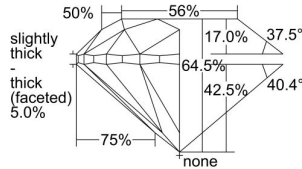

GIA®

FACSIMILE

GIA REPORT 5313457605

Verify this report at GIA.edu

GIA NATURAL DIAMOND DOSSIER®

December 18, 2018
GIA Report Number 5313457605
Shape and Cutting Style ..... Round Brilliant
Measurements ..... 4.80 - 4.83 x 3.11 mm

GRADING RESULTS

Carat Weight ..... 0.46 carat
Color Grade ..... H
Clarity Grade VS1
Cut Grade ..... Very Good

ADDITIONAL GRADING INFORMATION

Polish ..... Excellent
Symmetry ..... Excellent
Fluorescence ..... Faint
Clarity Characteristics..Crystal, Cloud, Pinpoint, Indented Natural
Inspection(s): GIA 5313457605

PROPORTIONS

Profile to actual proportions

GRADING SCALES

GIA COLOR SCALE	GIA CLARITY SCALE	GIA CUT SCALE	
D	FLAWLESS	EXCELLENT	
E	INTERNALLY FLAWLESS		
F		VVS₁	VERY GOOD
G	VVS₂		
H	VS₁	GOOD	
I	VS₂		
J	SI₁	FAIR	
K	SI₂		
L	I₁	POOR	
M			
N			
O	I₂		
P			
Q	I₃		
R			
S			
T			
U			
V			
W			
X			
Y			
Z