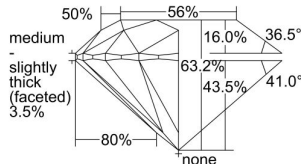

GIA®

FACSIMILE

GIA REPORT 5313447586

Verify this report at GIA.edu

GIA NATURAL DIAMOND DOSSIER®

December 13, 2018
GIA Report Number 5313447586
Shape and Cutting Style ..... Round Brilliant
Measurements ..... 5.27 - 5.32 x 3.35 mm

GRADING RESULTS

Carat Weight ..... 0.58 carat
Color Grade ..... F
Clarity Grade VVS1
Cut Grade ..... Excellent

ADDITIONAL GRADING INFORMATION

Polish ..... Excellent
Symmetry ..... Excellent
Fluorescence ..... Faint
Clarity Characteristics ..... Cloud, Pinpoint, Feather
Inscription(s): GIA 5313447586

PROPORTIONS

Profile to actual proportions

GRADING SCALES

GIA COLOR SCALE	GIA CLARITY SCALE	GIA CUT SCALE	
D	FLAWLESS	EXCELLENT	
E	INTERNALLY FLAWLESS		
F		VVS₁	VERY GOOD
G	VVS₂		
H	VS₁	GOOD	
I	VS₂		
J	SI₁	FAIR	
K	SI₂		
L	I₁	POOR	
M	I₂		
N	I₃		
O			
P			
Q			
R			
S			
T			
U			
V			
W			
X			
Y			
Z