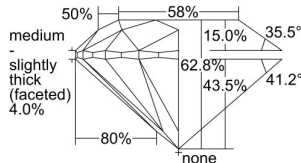

GIA®

FACSIMILE

GIA REPORT 5313418330

Verify this report at GIA.edu

GIA NATURAL DIAMOND DOSSIER®

December 11, 2018
GIA Report Number 5313418330
Shape and Cutting Style ..... Round Brilliant
Measurements ..... 5.02 - 5.07 x 3.17 mm

GRADING RESULTS

Carat Weight ..... 0.50 carat
Color Grade ..... H
Clarity Grade S11
Cut Grade ..... Excellent

ADDITIONAL GRADING INFORMATION

Polish ..... Excellent
Symmetry ..... Excellent
Fluorescence ..... Faint
Clarity Characteristics ..... Crystal, Cloud
Inscription(s): GIA 5313418330

PROPORTIONS

Profile to actual proportions

GRADING SCALES

GIA COLOR SCALE	GIA CLARITY SCALE	GIA CUT SCALE	
D	FLAWLESS	EXCELLENT	
E	INTERNALLY FLAWLESS		
F		VVS₁	VERY GOOD
G	VVS₂		
H	VS₁	GOOD	
I	VS₂		
J	S1₁	FAIR	
K	S1₂		
L	I₁	POOR	
M	I₂		
N	I₃		
O			
P			
Q			
R			
S			
T			
U			
V			
W			
X			
Y			
Z