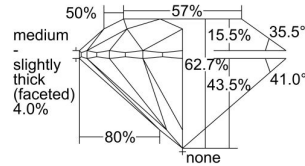

GIA®

FACSIMILE

GIA REPORT 5313152076

Verify this report at GIA.edu

GIA NATURAL DIAMOND DOSSIER®

November 02, 2018
GIA Report Number 5313152076
Shape and Cutting Style ..... Round Brilliant
Measurements ..... 5.16 - 5.20 x 3.25 mm

GRADING RESULTS

Carat Weight ..... 0.54 carat
Color Grade ..... E
Clarity Grade VS2
Cut Grade ..... Excellent

ADDITIONAL GRADING INFORMATION

Polish ..... Excellent
Symmetry ..... Excellent
Fluorescence ..... None
Clarity Characteristics ..... Feather
Inscription(s): GIA 5313152076

PROPORTIONS

Profile to actual proportions

GRADING SCALES

GIA COLOR SCALE	GIA CLARITY SCALE	GIA CUT SCALE	
D	FLAWLESS	EXCELLENT	
E	INTERNALLY FLAWLESS		
F		VVS₁	VERY GOOD
G	VVS₂		
H	VS₁	GOOD	
I	VS₂		
J	SI₁	FAIR	
K	SI₂		
L	I₁	POOR	
M	I₂		
N	I₃		
O			
P			
Q			
R			
S			
T			
U			
V			
W			
X			
Y			
Z